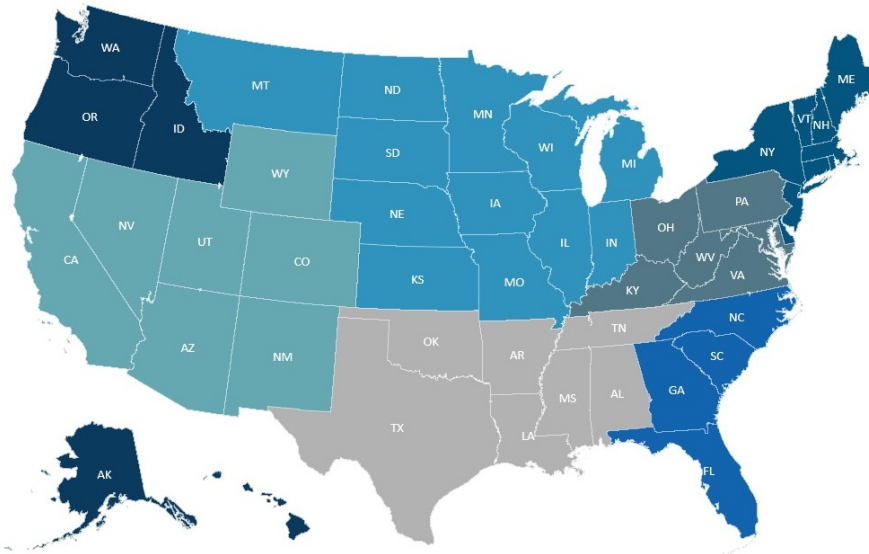

Sage Regional Coverage

Pacific Northwest

Open

Amy Swearingen
Senior Regional Consultant
512-895-4112
aswearingen@sageadvisory.com

West

Bob Moser
National Sales Director
303-887-1887
bmoser@sageadvisory.com

Amy Swearingen
Senior Regional Consultant
512-895-4112
aswearingen@sageadvisory.com

South

Kim Sowers
Regional Director
954-655-9719
ksowers@sageadvisory.com

Ashley Potts
Regional Consultant
512-895-4136
apotts@sageadvisory.com

National Accounts

Arthur Cherches
Vice President
512-895-4133
acherches@sageadvisory.com

Northeast

Brian Larson
Regional Director
347-512-6407
blarson@sageadvisory.com

Andrew Hinnant
Regional Consultant
512-895-4114
ahinnant@sageadvisory.com

Mid Atlantic

Tom Bourg
Regional Director
815-272-3369
tbourg@sageadvisory.com

Amy Swearingen
Senior Regional Consultant
512-895-4112
aswearingen@sageadvisory.com

Southeast

Open

Andrew Hinnant
Regional Consultant
512-895-4114
ahinnant@sageadvisory.com

Midwest

Zac Sooter
Regional Director
316-737-3757
zsooter@sageadvisory.com

Ashley Potts
Regional Consultant
512-895-4136
apotts@sageadvisory.com

Main Sales Contact
512-895-4130